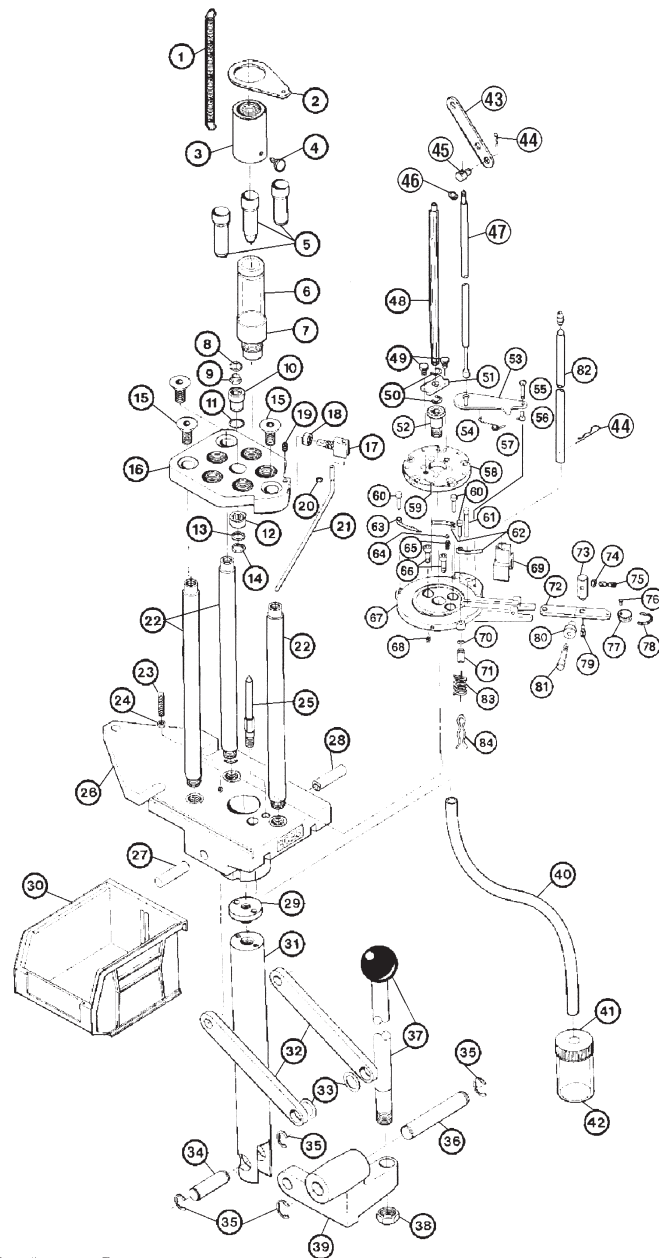

# 88704 AMMOMASTER AUTO II

Key	Part #	Description
1	88753	Powder Measure Return Spring
2	88757	Return Spring Tab
3	88724	Quick Change Collar
4	88052	Collar Lock Screw
5	88736	Small Rifle Drop Tube
5	88784	17 Cal. Drop Tube (optional)
5	88735	Large Rifle Drop Tube
5	88734	Pistol Drop Tube
6	88723	Powder Measure Adaptor Tube
7	88739	Powder Measure Male Adaptor
8	87654	Retaining Ring
9	87650	Nylon Index Bushing (2)
10	87651	Inner Race
11	87652	Wave Washer
12	87653	Clutch Bearing
13	87658	Roller Clutch Washer
14	09143	Retaining Ring
15	88032	3/8 - 16x3/4 FHSS (3)
16	88001	Top Plate
17	88026	Cam Wire Clip
18	88027	3/8 - 24 Hex Nut
19	09099	10 -32 x 1/4 Setscrew
20	87670	Retaining Ring
21	88725	Cam
22	88722	Support Rod (3)
23	88033	1/4 - 28 x 1/4 Setscrew
24	87175	1/4 - 28 Lock Nut
25	88718	Index Locating Pin
26	88710	Base
27	09127	Link Pin, Left
28	09128	Link Pin, Right
29	88716	Shell Plate Holder Adaptor
30	88031	Ammo Catcher Box
31	88714	Ram
32	88719	Linkage Arms (2)
33	09144	Bow Washer (2)
34	87166	Ram Pin
35	09105	1/2 Retaining Ring (4)
36	88712	Toggle Block Pin
37	788693	Ball Handle Assembly
38	09136	Handle Lock Nut
39	788695	Toggle Block
40	88733	Spent Primer Tube
41	87178	Spent Primer Bottle Cap
42	87177	Spent Primer Bottle
43	87677	Cylinder Handle
44	09599	Cotter Pin (2)
45	87679	Connecting Yoke
46	87670	Retaining Ring
47	788694	Case Detection Push Rod II
48	788690	Index Rod
49	88720	8 - 32 Knurled Screw (2)
50	87657	Retaining Ring (2)
51	88003	Connecting Plate
52	88009	Shoulder Bolt
53	88726	Case Detection Arm
54	88729	Case Detect Spring
55	88775	Case Detect Arm Pin
56	88776	Detection Arm Pin Sleeve
57	88043	4 x 40 x 1/4 Screw
58	*	Five Station Shell Plate
59	88038	Case Eject Spring
60	88717	Case Retaining Spring Plug (3)
61	788797	Primer Plug, Large