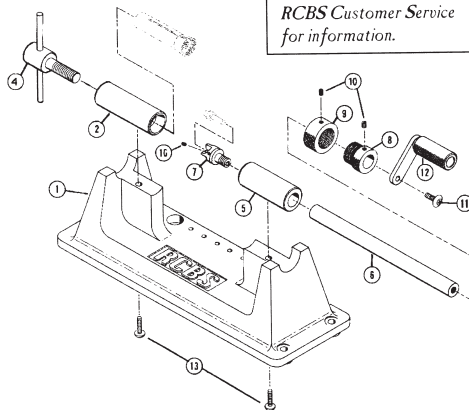

CASE PREPARATION

87310 CASE MASTER GAUGING TOOL

Key	Part #	Description
1	791021	Base
2	791014	V-Block, Small
3	791015	V-Block, Large
4	787314	Probe
5	787315	Case Neck Pin Sleeve
6	787316	Probe Stand
7	787317	Thumbscrew, 8-32, Brass
8	787318	Indicator Adjustment Bracket
9	787320	Probe Retainer Sleeve
10	787321	Probe Retainer
11	787322	Support Rod
12	187327	Dial Indicator
13	787328	Thumbscrew, 10-32, Brass (2)
14	787329	Case Neck Pin
15	787331	Knurled Nut, 9/16"-18
❖	187319	Thumbscrew, 8-32
❖	787323	Flat Indicator Tip
❖	187324	Flathead Allen Cap Screw (2)
❖	187330	Accessory Base Plate Lockdown Screw (2)

❖ Not shown.

87000 SIDEWINDER CASE TUMBLER

Key	Part #	Description
1	87050	Drum Assembly

09369 ROTARY CASE TRIMMER

Key	Part #	Description
1	◆	Base
2	09401	Collet Holder
4	09411	Collet Draw Screw Assembly
5	09404	Cutter Guide
6	09405	Cutter Shaft
7	09406	Cutter
8	09407	Adjustment Bushing
9	09408	Fine Adjustment Bushing
10	09409	Setscrew, 8/32x1/8 (3)
❖	09410	Brass Buffer (2)
11	09019	Handle Screw
12	09414	Handle Assembly
13	09413	Base Screw, 10/32 x 1/2 (2)

❖ Not shown
◆ Not available separately.

NOTE: This product has been discontinued and is no longer available. Some replacement parts are available. Call or write RCBS Customer Service for information.

09370 ROTARY CASE TRIMMER-2

Key	Part #	Description
1	◆	Base
2	98936	Collet Holder Sleeve
3	98947	Collet Holder Assembly
4	98938	Cutter Guide
5	09405	Cutter Shaft
6	09406	Cutter
7	09407	Adjustment Bushing
8	09408	Fine Adjustment Bushing
9	09409	Setscrew, 8/32 x 1/8 (3)
10	09410	Brass Buffer (2)
11	09019	Binder Head Screw 10/32 x 1/4
12	98948	Palm Handle Assembly
13	09413	Machine Screw 10/32 x 1/2 RH