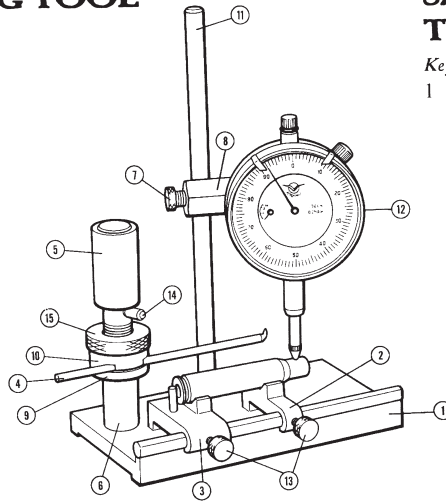

CASE PREPARATION

87310 CASE MASTER GAUGING TOOL

Key	Part #	Description
1	791021	Base
2	791014	V-Block, Small
3	791015	V-Block, Large
4	787314	Probe
5	787315	Case Neck Pin Sleeve
6	787316	Probe Stand
7	787317	Thumbscrew, 8-32, Brass
8	787318	Indicator Adjustment Bracket
9	787320	Probe Retainer Sleeve
10	787321	Probe Retainer
11	787322	Support Rod
12	187327	Dial Indicator
13	787328	Thumbscrew, 10-32, Brass (2)
14	787329	Case Neck Pin
15	787331	Knurled Nut, 9/16"-18
❖	187319	Thumbscrew, 8-32
❖	787323	Flat Indicator Tip
❖	187324	Flathead Allen Cap Screw (2)
❖	187330	Accessory Base Plate Lockdown Screw (2)

❖ Not shown.

87000 SIDEWINDER CASE TUMBLER

Key	Part #	Description
1	87050	Drum Assembly

09369 ROTARY CASE TRIMMER

Key	Part #	Description
1	◆	Base
2	09401	Collet Holder
4	09411	Collet Draw Screw Assembly
5	09404	Cutter Guide
6	09405	Cutter Shaft
7	09406	Cutter
8	09407	Adjustment Bushing
9	09408	Fine Adjustment Bushing
10	09409	Setscrew, 8/32x1/8 (3)
❖	09410	Brass Buffer (2)
11	09019	Handle Screw
12	09414	Handle Assembly
13	09413	Base Screw, 10/32 x 1/2 (2)

Key	Part #	Description
1	◆	Base
2	98936	Collet Holder Sleeve
3	98947	Collet Holder Assembly
4	98938	Cutter Guide
5	09405	Cutter Shaft
6	09406	Cutter
7	09407	Adjustment Bushing
8	09408	Fine Adjustment Bushing
9	09409	Setscrew, 8/32 x 1/8 (3)
10	09410	Brass Buffer (2)
11	09019	Binder Head Screw 10/32 x 1/4
12	98948	Palm Handle Assembly
13	09413	Machine Screw 10/32 x 1/2 RH

Key	Part #	Description
1	55005	Lock Nut
2	87096	Bowl & Lid Set