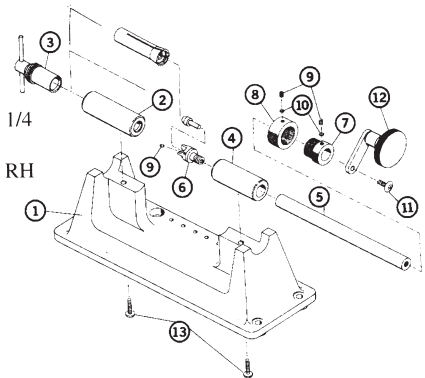

09370 ROTARY CASE TRIMMER-2

Key	Part #	Description
1	◆	Base
2	98936	Collet Holder Sleeve
3	98947	Collet Holder Assembly
4	98938	Cutter Guide
5	09405	Cutter Shaft
6	09406	Cutter
7	09407	Adjustment Bushing
8	09408	Fine Adjustment Bushing
9	09409	Setscrew, 8/32 x 1/8 (3)
10	09410	Brass Buffer (2)
11	09019	Binder Head Screw 10/32 x 1/4
12	98948	Palm Handle Assembly
13	09413	Machine Screw 10/32 x 1/2 RH

◆ Not available separately.

NOTE: This product has been discontinued and is no longer available. Some replacement parts are available. Call or write RCBS Customer Service for information.