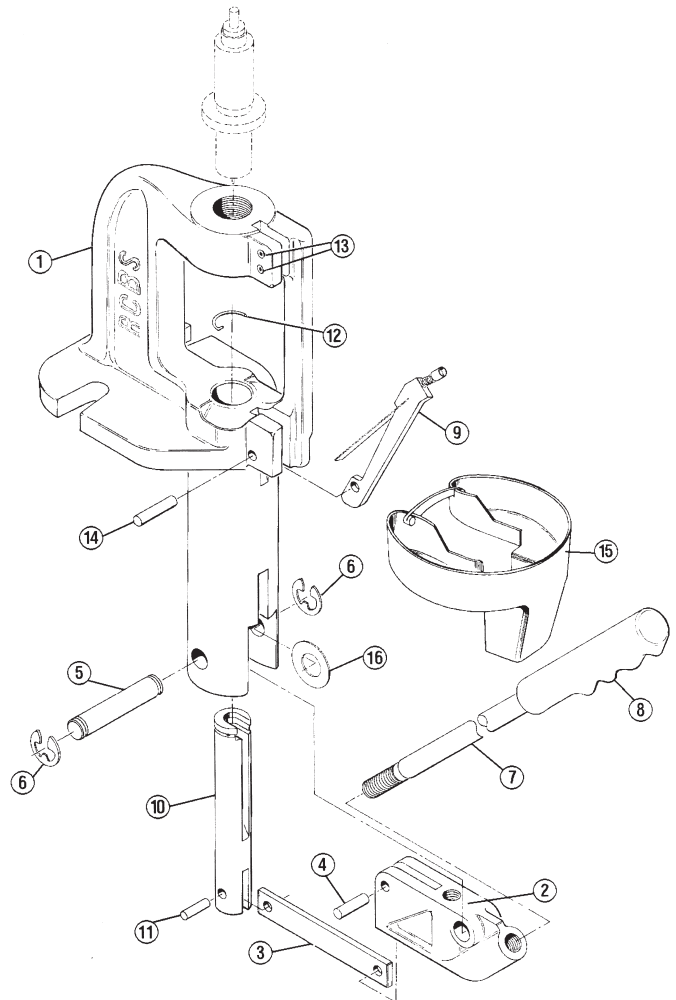

09356 RELOADER SPECIAL PRESS & JUNIOR-3 PRESS*

(Including Junior & Junior-2 Presses)

Key	Part #	Description
1	◆	Frame
2	09101	Toggle Block
3	09102	Toggle Link
4	09103	Toggle Link Pin
5	09104	Toggle Block Pin
6	09105	Retaining Ring 1/2" (2)
7	09106	Handle**
8	09264	Handle Grip
9	09550	Universal Primer Arm (complete with Plugs, Sleeves and Springs)
10	09109	Shell Holder Ram
11	09110	Shell Holder Ram Pin
12	09111	Shell Holder Ram Clip Spring
13	09099	Setscrew 10-30"x1/4" Flat Point (2)
14	09113	Universal Primer Arm Pin
15	09114	Primer Catcher
16	09115	Bow Washer 522-S-12

NOTE: This product has been discontinued and is no longer available. Some replacement parts are available. Call or write RCBS Customer Service for information.