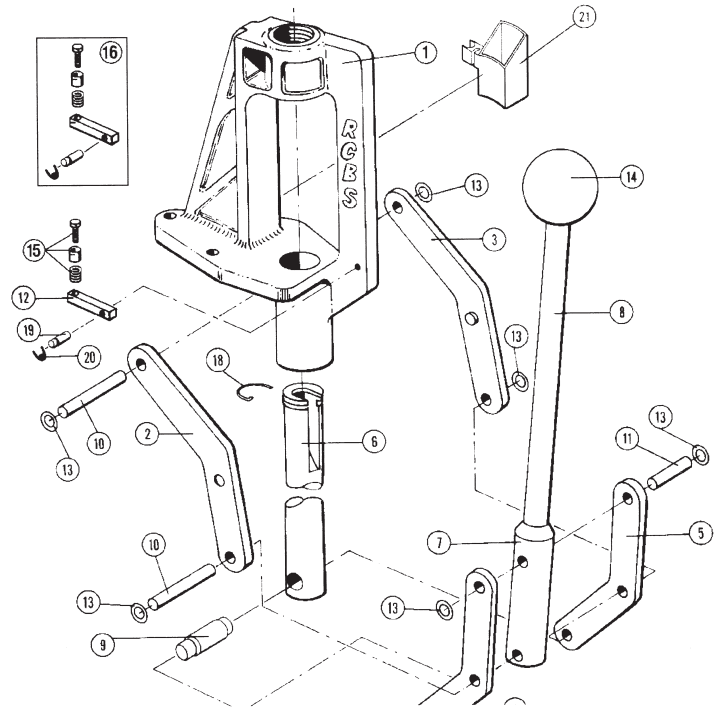

RELOADING PRESSES

87460 PARTNER PRESS

Key	Part #	Description
1	◆	Frame
2	87402	Link, Left
3	87403	Link, Right
4	87404	Handle Link, Left
5	87405	Handle Link, Right
6	87406	Shell Holder Ram
7	87407	Handle Block
8	87408	Handle
9	87409	Ram Pin
10	87410	Link Pin (2)
11	87411	Handle Pin
12	87412	Primer Arm
13	87413	Tinnerman Retaining Ring
14	87414	Handle Ball
15	09552	Primer Plug, Sleeve & Spring, Large
15	09553	Primer Plug, Sleeve & Spring, Small
16	87418	Primer Arm Assembly (Includes Keys 12, 15, 19 & 20)
18	09111	Shell Holder Ram Clip Spring
19	87417	Primer Arm Pin
20	87670	Retaining E-Ring
21	88732	Primer Catcher

◆ Not available separately

09356 RELOADER SPECIAL PRESS & JUNIOR-3 PRESS*

(Including Junior & Junior-2 Presses)

Key	Part #	Description
1	◆	Frame
2	09101	Toggle Block
3	09102	Toggle Link
4	09103	Toggle Link Pin
5	09104	Toggle Block Pin
6	09105	Retaining Ring 1/2" (2)
7	09106	Handle**
8	09264	Handle Grip
9	09550	Universal Primer Arm (complete with Plugs, Sleeves and Springs)
10	09109	Shell Holder Ram
11	09110	Shell Holder Ram Pin
12	09111	Shell Holder Ram Clip Spring
13	09099	Setscrew 10-30"x1/4" Flat Point (2)
14	09113	Universal Primer Arm Pin
15	09114	Primer Catcher
16	09115	Bow Washer 522-S-12

** If ordering a replacement handle for an RCBS JR. or JR-2 Press, you must also order the Toggle Block, Toggle Block Pin and two 1/2" Retaining Rings.