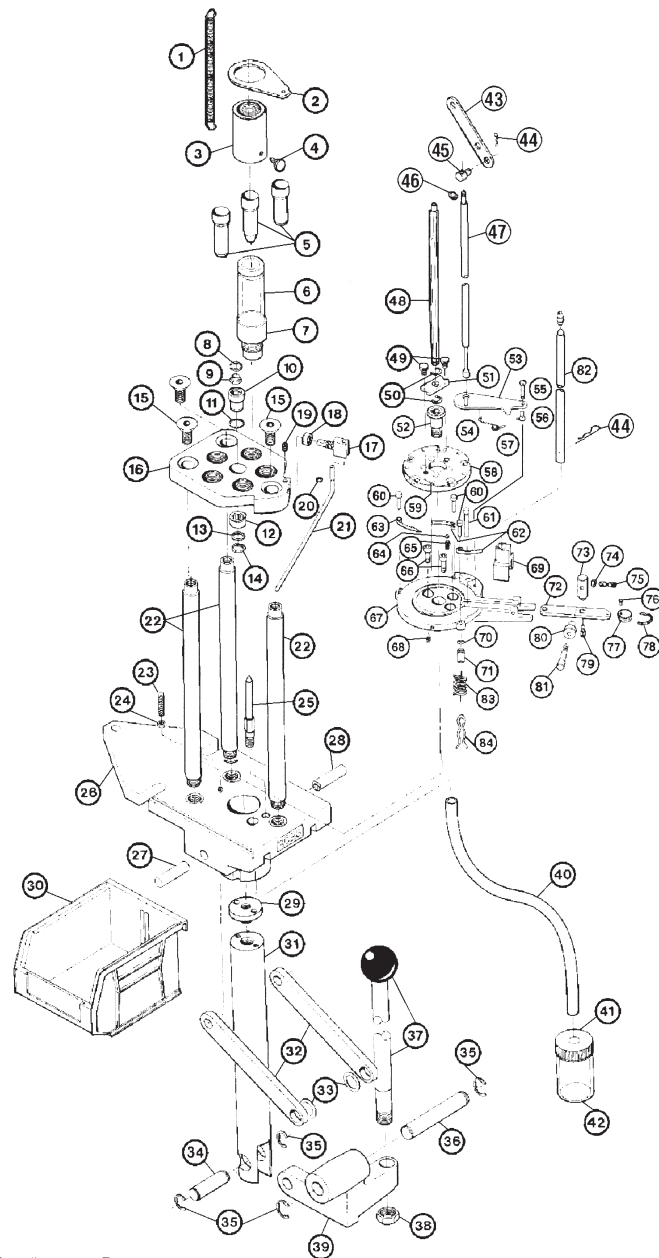

88704 AMMOMASTER AUTO II

Key	Part #	Description
1	88753	Powder Measure Return Spring
2	88757	Return Spring Tab
3	88724	Quick Change Collar
4	88052	Collar Lock Screw
5	88736	Small Rifle Drop Tube
5	88784	17 Cal. Drop Tube (optional)
5	88735	Large Rifle Drop Tube
5	88734	Pistol Drop Tube
6	88723	Powder Measure Adaptor Tube
7	88739	Powder Measure Male Adaptor
8	87654	Retaining Ring
9	87650	Nylon Index Bushing (2)
10	87651	Inner Race
11	87652	Wave Washer
12	87653	Clutch Bearing
13	87658	Roller Clutch Washer
14	09143	Retaining Ring
15	88032	3/8 - 16x3/4 FHSS (3)
16	88001	Top Plate
17	88026	Cam Wire Clip
18	88027	3/8 - 24 Hex Nut
19	09099	10 -32 x 1/4 Setscrew
20	87670	Retaining Ring
21	88725	Cam
22	88722	Support Rod (3)
23	88033	1/4 - 28 x 1/4 Setscrew
24	87175	1/4 - 28 Lock Nut
25	88718	Index Locating Pin
26	88710	Base
27	09127	Link Pin, Left
28	09128	Link Pin, Right
29	88716	Shell Plate Holder Adaptor
30	88031	Ammo Catcher Box
31	88714	Ram
32	88719	Linkage Arms (2)
33	09144	Bow Washer (2)
34	87166	Ram Pin
35	09105	1/2 Retaining Ring (4)
36	88712	Toggle Block Pin
37	788693	Ball Handle Assembly
38	09136	Handle Lock Nut
39	788695	Toggle Block
40	88733	Spent Primer Tube
41	87178	Spent Primer Bottle Cap
42	87177	Spent Primer Bottle
43	87677	Cylinder Handle
44	09599	Cotter Pin (2)
45	87679	Connecting Yoke
46	87670	Retaining Ring
47	788694	Case Detection Push Rod II
48	788690	Index Rod
49	88720	8 - 32 Knurled Screw (2)
50	87657	Retaining Ring (2)
51	88003	Connecting Plate
52	88009	Shoulder Bolt
53	88726	Case Detection Arm
54	88729	Case Detect Spring
55	88775	Case Detect Arm Pin
56	88776	Detection Arm Pin Sleeve
57	88043	4 x 40 x 1/4 Screw
58	*	Five Station Shell Plate
59	88038	Case Eject Spring
60	88717	Case Retaining Spring Plug (3)
61	788797	Primer Plug, Large