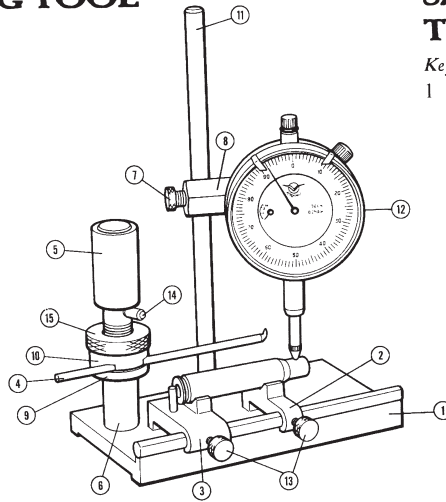

## 87310 CASE MASTER GAUGING TOOL

Key	Part #	Description
1	791021	Base
2	791014	V-Block, Small
3	791015	V-Block, Large
4	787314	Probe
5	787315	Case Neck Pin Sleeve
6	787316	Probe Stand
7	787317	Thumbscrew, 8-32, Brass
8	787318	Indicator Adjustment Bracket
9	787320	Probe Retainer Sleeve
10	787321	Probe Retainer
11	787322	Support Rod
12	187327	Dial Indicator
13	787328	Thumbscrew, 10-32, Brass (2)
14	787329	Case Neck Pin
15	787331	Knurled Nut, 9/16"-18
❖	187319	Thumbscrew, 8-32
❖	787323	Flat Indicator Tip
❖	187324	Flathead Allen Cap Screw (2)
❖	187330	Accessory Base Plate Lockdown Screw (2)

## 87000 SIDEWINDER CASE TUMBLER

Key	Part #	Description
1	87050	Drum Assembly

## 09369 ROTARY CASE TRIMMER

Key	Part #	Description
1	◆	Base
2	09401	Collet Holder
4	09411	Collet Draw Screw Assembly
5	09404	Cutter Guide
6	09405	Cutter Shaft
7	09406	Cutter
8	09407	Adjustment Bushing
9	09408	Fine Adjustment Bushing
10	09409	Setscrew, 8/32x1/8 (3)
❖	09410	Brass Buffer (2)
11	09019	Handle Screw
12	09414	Handle Assembly
13	09413	Base Screw, 10/32 x 1/2 (2)

## 87088 VIBRATORY CASE CLEANER

Key	Part #	Description
1	55005	Lock Nut
2	87096	Bowl & Lid Set