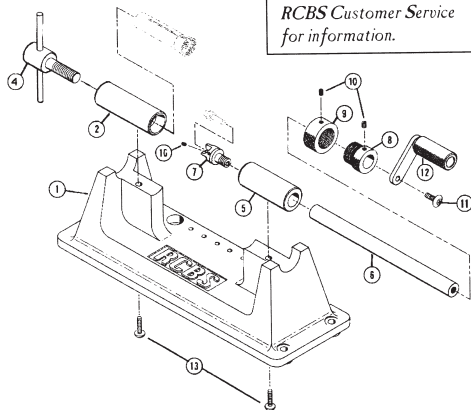

09369 ROTARY CASE TRIMMER

Key	Part #	Description
1	◆	Base
2	09401	Collet Holder
4	09411	Collet Draw Screw Assembly
5	09404	Cutter Guide
6	09405	Cutter Shaft
7	09406	Cutter
8	09407	Adjustment Bushing
9	09408	Fine Adjustment Bushing
10	09409	Setscrew, 8/32x1/8 (3)
❖	09410	Brass Buffer (2)
11	09019	Handle Screw
12	09414	Handle Assembly
13	09413	Base Screw, 10/32 x 1/2 (2)

❖ Not shown
◆ Not available separately.

NOTE: This product has been discontinued and is no longer available. Some replacement parts are available. Call or write RCBS Customer Service for information.