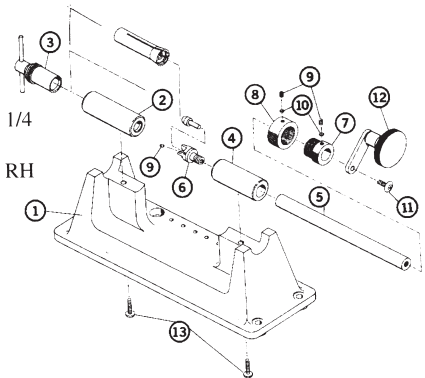

## 09369 ROTARY CASE TRIMMER

Key	Part #	Description
1	◆	Base
2	09401	Collet Holder
4	09411	Collet Draw Screw Assembly
5	09404	Cutter Guide
6	09405	Cutter Shaft
7	09406	Cutter
8	09407	Adjustment Bushing
9	09408	Fine Adjustment Bushing
10	09409	Setscrew, 8/32x1/8 (3)
❖	09410	Brass Buffer (2)
11	09019	Handle Screw
12	09414	Handle Assembly
13	09413	Base Screw, 10/32 x 1/2 (2)

## 09370 ROTARY CASE TRIMMER-2

Key	Part #	Description
1	◆	Base
2	98936	Collet Holder Sleeve
3	98947	Collet Holder Assembly
4	98938	Cutter Guide
5	09405	Cutter Shaft
6	09406	Cutter
7	09407	Adjustment Bushing
8	09408	Fine Adjustment Bushing
9	09409	Setscrew, 8/32 x 1/8 (3)
10	09410	Brass Buffer (2)
11	09019	Binder Head Screw 10/32 x 1/4
12	98948	Palm Handle Assembly
13	09413	Machine Screw 10/32 x 1/2 RH

## 87088 VIBRATORY CASE CLEANER

Key	Part #	Description
1	55005	Lock Nut
2	87096	Bowl & Lid Set