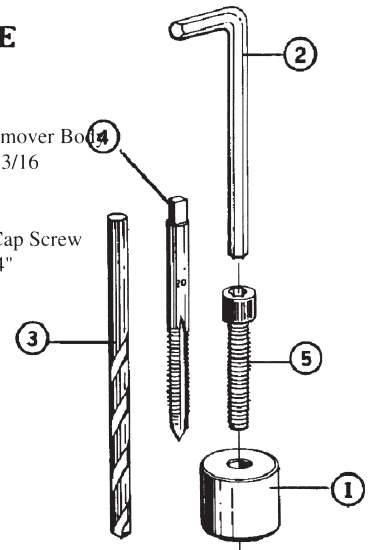

09240 CASE KICKER

Key	Part #	Description
1	09241	Case Ejector Base
2	09242	Ejector Spring
3	09243	Primer Deflector
4	09244	Case Catcher Base
5	09245	Screw, 10/32 x 1/4
6	09246	Screw, 10 x 3/4 RHWS (2)
7	09603	Hex Nut 10/32
8	86625	Ammunition Catcher Box

09415 KINETIC BULLET PULLER

Key	Part #	Description
1	◆	Handle
2	09418	Chuck Assembly
3	09417	Cap

◆ Not available separately

NOTE: This product has been discontinued and is no longer available. Some replacement parts are available. Call or write RCBS Customer Service for information.

09340 STUCK CASE REMOVER

Key	Part #	Description
1	09342	Stuck Case Remover Body
2	09343	Allen Wrench 3/16
3	09344	Drill No. 7
4	09345	Tap 1/4-20
5	09346	Socket Head Cap Screw 1/4"-20 x 1 1/4"

PRECISION MIC

Key	Part #	Description
1	◆	Body & Headspace Nut Assy.*
2	◆	Land Nut
3	◆	Freebore Tool Assembly
	◆	Hex Key Wrench, 3/32

◆ See Chart at Right
◆ Not Shown

PRECISION MIC PART # LIST

CALIBER	(1) BODY & HEADSPACE NUT ASSEMBLY	(2) LAND NUT	(3) FREEBORE TOOL ASSEMBLY
.22-250	88352	88402	88452
.220 Swift	88351	88402	88451
.222 Remington	88353	88402	88453
.223 Remington	88354	88402	88454
.243 Winchester	88355	88403	88455
6mm Remington	88356	88403	88456
.25-06	88357	88404	88457
.257 Roberts	88358	88404	88458
6.5mmx55 Swedish Mauser	88364	88405	88464
.270 Winchester	88366	88406	88466
.280 Remington	88367	88407	88467
7mm Remington Magnum	88369	88407	88469
7mm Thompson/Center Ugalde	88370	88407	88470
7mm-08 Remington	88372	88407	88472
7mmx57 Mauser	88373	88407	88473
.30-06	88374	88408	88474
.300 Winchester Magnum	88377	88408	88477
.308 Winchester	88379	88408	88479
.338 Winchester Magnum	88381	88410	88481
.375 H&H Magnum	88387	88415	88487