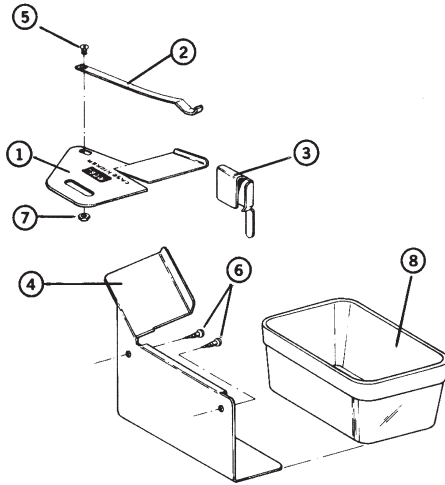

09240 CASE KICKER

Key	Part #	Description
1	09241	Case Ejector Base
2	09242	Ejector Spring
3	09243	Primer Deflector
4	09244	Case Catcher Base
5	09245	Screw, 10/32 x 1/4
6	09246	Screw, 10 x 3/4 RHWS (2)
7	09603	Hex Nut 10/32
8	86625	Ammunition Catcher Box

NOTE: This product has been discontinued and is no longer available. Some replacement parts are available. Call or write RCBS Customer Service for information.

09415 POW'R PULL BULLET PULLER

Key	Part #	Description
1	◆	Handle
2	09418	Chuck Assembly
3	55005	Cap

09415 KINETIC BULLET PULLER

Key	Part #	Description
1	◆	Handle
2	09418	Chuck Assembly
3	09417	Cap

◆ Not available separately

NOTE: This product has been discontinued and is no longer available. Some replacement parts are available. Call or write RCBS Customer Service for information.

09340 STUCK CASE REMOVER

Key	Part #	Description
1	09342	Stuck Case Remover Body
2	09343	Allen Wrench 3/16
3	09344	Drill No. 7
4	09345	Tap 1/4-20
5	09346	Socket Head Cap Screw 1/4"-20 x 1 1/4"

PRECISION MIC