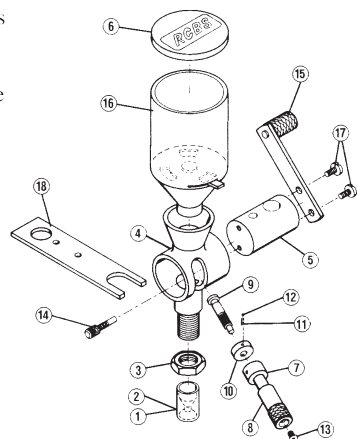

09010 UNIFLOW POWDER MEASURE

Key	Part #	Description
1	09025	Main Body Casting
2	09026	Powder Hopper
3	09012	Powder Hopper Cap
4	09027	Handle Assembly
5	09005	Measuring Cylinder, Large
5	09006	Measuring Cylinder, Small
6	09008	Measuring Screw, Small
6	09009	Measuring Screw, Crowned
7	09013	Measuring Cylinder Bushing
8	09014	Measuring Screw Lock Ring
9	09019	Binder Head Screw, 10/32 x 1/4
10	09022	Drop Tube, Large
10	09023	Drop Tube, Small
10	09028	Drop Tube, 17 Caliber
11	09020	Stand Plate
12	87505	Hex Lock Nut, 7/8-14
13	09260	Bow Washer
❖	09004	Measuring Cylinder Assy., Small
❖	09011	Measuring Cylinder Assy., Crowned

❖ Not shown

09094 POWDER TRICKLER

Key	Part #	Description
1	09095	Main Casting
2	09096	Cross Tube
3	09097	Knob
4	09098	Sleeve

09032 DU-O MEASURE

Key	Part #	Description
1	▼	Drop Tube, Large
2	▼	Drop Tube, Small
3	▼	Hex Lock Nut, 7/8-14
4	▼	Main Body Casting
5	▼	Measuring Cylinder
6	▼	Powder Hopper Cover
7	▼	Measuring Device Frame
8	▼	Measuring Device Dial
9	▼	Measuring Device Shaft
10	▼	Measuring Device Large Pis
11	▼	Measuring Device Spring
12	▼	Measuring Device Ball
13	▼	Measuring Device Dial Scre
14	▼	Thumbscrew
15	▼	Handle Assembly
16	▼	Powder Hopper Assembly
17	▼	Handle Screws (2)
18	▼	Mounting Plate

NOTE: This product has been discontinued and the replacement parts are no longer available. Call or write RCBS Customer Service for information.

86040 LITTLE DANDY

Key	Part #	Description
1	86041	Pistol Powder Measure Body
2	86042	Rotor Guide Screw
3	86043	Powder Hopper
4	86044	Hopper Cap
5	87505	Hex Lock Nut 7/8-
6	09022	Drop Tube, Large
6	09023	Drop Tube, Small

▼ No longer Available.

RELOADING SCALES

Key	Part #	Description
-	09076	Scale Pan, 304
-	09078	Scale Pan, 502, 505, 510, 1010
-	09079	Support, 502, 505, 510, 1010
-	09080	Leveling Foot, 502, 505, 510
-	09082	Leveling Foot, 1010
-	09081	End Loop, 502, 505, 510, 1010
-	09083	Micromtr. Poise Lock. Screw, 510, 1010
-	09084	Attachment Weight, 1010
-	09085	Scale Cover, 10-10