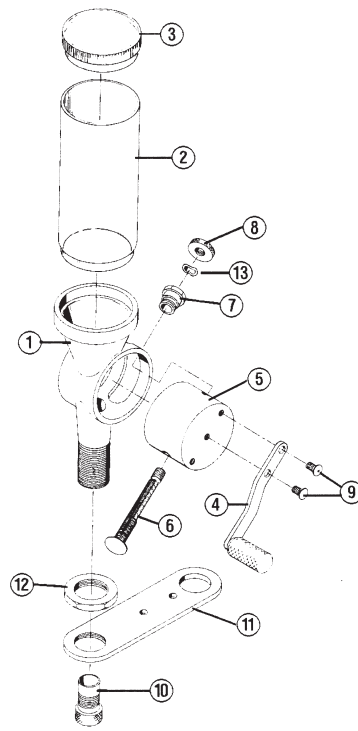

09010 UNIFLOW POWDER MEASURE

Key	Part #	Description
1	09025	Main Body Casting
2	09026	Powder Hopper
3	09012	Powder Hopper Cap
4	09027	Handle Assembly
5	09005	Measuring Cylinder, Large
5	09006	Measuring Cylinder, Small
6	09008	Measuring Screw, Small
6	09009	Measuring Screw, Crowned
7	09013	Measuring Cylinder Bushing
8	09014	Measuring Screw Lock Ring
9	09019	Binder Head Screw, 10/32 x 1/4
10	09022	Drop Tube, Large
10	09023	Drop Tube, Small
10	09028	Drop Tube, 17 Caliber
11	09020	Stand Plate
12	87505	Hex Lock Nut, 7/8-14
13	09260	Bow Washer
❖	09004	Measuring Cylinder Assy., Small
❖	09011	Measuring Cylinder Assy., Crowned

❖ Not shown

09094 POWDER TRICKLER

Key	Part #	Description
1	09095	Main Casting
2	09096	Cross Tube
3	09097	Knob
4	09098	Sleeve

09032 DU-O MEASURE

Key	Part #	Description
1	▼	Drop Tube, Large
2	▼	Drop Tube, Small
3	▼	Hex Lock Nut, 7/8-14
4	▼	Main Body Casting
5	▼	Measuring Cylinder
6	▼	Powder Hopper Cover
7	▼	Measuring Device Frame
8	▼	Measuring Device Dial
9	▼	Measuring Device Shaft
10	▼	Measuring Device Large Pis
11	▼	Measuring Device Spring
12	▼	Measuring Device Ball
13	▼	Measuring Device Dial Scre
14	▼	Thumbscrew
15	▼	Handle Assembly
16	▼	Powder Hopper Assembly
17	▼	Handle Screws (2)
18	▼	Mounting Plate

NOTE: This product has been discontinued and the replacement parts are no longer available. Call or write RCBS Customer Service for information.

86040 LITTLE DANDY

Key	Part #	Description
1	86041	Pistol Powder Measure Body
2	86042	Rotor Guide Screw
3	86043	Powder Hopper
4	86044	Hopper Cap
5	87505	Hex Lock Nut 7/8-
6	09022	Drop Tube, Large
6	09023	Drop Tube, Small

▼ No longer Available.

RELOADING SCALES

Key	Part #	Description
-	09076	Scale Pan, 304
-	09078	Scale Pan, 502, 505, 510, 1010
-	09079	Support, 502, 505, 510, 1010
-	09080	Leveling Foot, 502, 505, 510
-	09082	Leveling Foot, 1010
-	09081	End Loop, 502, 505, 510, 1010
-	09083	Micromtr. Poise Lock. Screw, 510, 1010
-	09084	Attachment Weight, 1010
-	09085	Scale Cover, 10-10