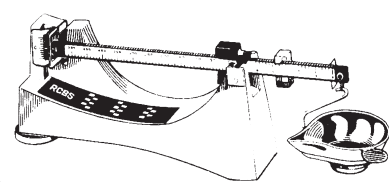

NOTE: This product has been discontinued and the replacement parts are no longer available. Call or write RCBS Customer Service for information.

86040 LITTLE DANDY

Key	Part #	Description
1	86041	Pistol Powder Measure Body
2	86042	Rotor Guide Screw
3	86043	Powder Hopper
4	86044	Hopper Cap
5	87505	Hex Lock Nut 7/8-
6	09022	Drop Tube, Large
6	09023	Drop Tube, Small

▼ No longer Available.

RELOADING SCALES

Key	Part #	Description
-	09076	Scale Pan, 304
-	09078	Scale Pan, 502, 505, 510, 1010
-	09079	Support, 502, 505, 510, 1010
-	09080	Leveling Foot, 502, 505, 510
-	09082	Leveling Foot, 1010
-	09081	End Loop, 502, 505, 510, 1010
-	09083	Micromtr. Poise Lock. Screw, 510, 1010
-	09084	Attachment Weight, 1010
-	09085	Scale Cover, 10-10