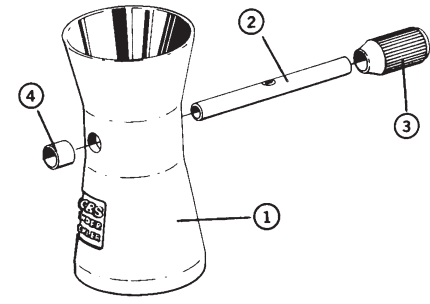

09010 UNIFLOW POWDER MEASURE

Key	Part #	Description
1	09025	Main Body Casting
2	09026	Powder Hopper
3	09012	Powder Hopper Cap
4	09027	Handle Assembly
5	09005	Measuring Cylinder, Large
5	09006	Measuring Cylinder, Small
6	09008	Measuring Screw, Small
6	09009	Measuring Screw, Crowned
7	09013	Measuring Cylinder Bushing
8	09014	Measuring Screw Lock Ring
9	09019	Binder Head Screw, 10/32 x 1/4
10	09022	Drop Tube, Large
10	09023	Drop Tube, Small
10	09028	Drop Tube, 17 Caliber
11	09020	Stand Plate
12	87505	Hex Lock Nut, 7/8-14
13	09260	Bow Washer
❖	09004	Measuring Cylinder Assy., Small
❖	09011	Measuring Cylinder Assy., Crowned

❖ Not shown

09094 POWDER TRICKLER

Key	Part #	Description
1	09095	Main Casting
2	09096	Cross Tube
3	09097	Knob
4	09098	Sleeve

09032 DU-O MEASURE

Key	Part #	Description
1	▼	Drop Tube, Large
2	▼	Drop Tube, Small
3	▼	Hex Lock Nut, 7/8-14
4	▼	Main Body Casting
5	▼	Measuring Cylinder
6	▼	Powder Hopper Cover
7	▼	Measuring Device Frame
8	▼	Measuring Device Dial
9	▼	Measuring Device Shaft
10	▼	Measuring Device Large Pis
11	▼	Measuring Device Spring
12	▼	Measuring Device Ball
13	▼	Measuring Device Dial Scre
14	▼	Thumbscrew
15	▼	Handle Assembly
16	▼	Powder Hopper Assembly
17	▼	Handle Screws (2)
18	▼	Mounting Plate

NOTE: This product has been discontinued and the replacement parts are no longer available. Call or write RCBS Customer Service for information.

86040 LITTLE DANDY

Key	Part #	Description
1	86041	Pistol Powder Measure Body
2	86042	Rotor Guide Screw
3	86043	Powder Hopper
4	86044	Hopper Cap
5	87505	Hex Lock Nut 7/8-
6	09022	Drop Tube, Large
6	09023	Drop Tube, Small

▼ No longer Available.

RELOADING SCALES

Key	Part #	Description
-	09076	Scale Pan, 304
-	09078	Scale Pan, 502, 505, 510, 1010
-	09079	Support, 502, 505, 510, 1010
-	09080	Leveling Foot, 502, 505, 510
-	09082	Leveling Foot, 1010
-	09081	End Loop, 502, 505, 510, 1010
-	09083	Micromtr. Poise Lock. Screw, 510, 1010
-	09084	Attachment Weight, 1010
-	09085	Scale Cover, 10-10