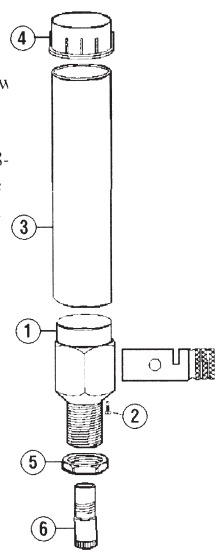

09010 UNIFLOW POWDER MEASURE

Key	Part #	Description
1	09025	Main Body Casting
2	09026	Powder Hopper
3	09012	Powder Hopper Cap
4	09027	Handle Assembly
5	09005	Measuring Cylinder, Large
5	09006	Measuring Cylinder, Small
6	09008	Measuring Screw, Small
6	09009	Measuring Screw, Crowned
7	09013	Measuring Cylinder Bushing
8	09014	Measuring Screw Lock Ring
9	09019	Binder Head Screw, 10/32 x 1/4
10	09022	Drop Tube, Large
10	09023	Drop Tube, Small
10	09028	Drop Tube, 17 Caliber
11	09020	Stand Plate
12	87505	Hex Lock Nut, 7/8-14
13	09260	Bow Washer
❖	09004	Measuring Cylinder Assy., Small
❖	09011	Measuring Cylinder Assy., Crowned

❖ Not shown

09094 POWDER TRICKLER

Key	Part #	Description
1	09095	Main Casting
2	09096	Cross Tube
3	09097	Knob
4	09098	Sleeve

09032 DU-O MEASURE

Key	Part #	Description
1	▼	Drop Tube, Large
2	▼	Drop Tube, Small
3	▼	Hex Lock Nut, 7/8-14
4	▼	Main Body Casting
5	▼	Measuring Cylinder
6	▼	Powder Hopper Cover
7	▼	Measuring Device Frame
8	▼	Measuring Device Dial
9	▼	Measuring Device Shaft
10	▼	Measuring Device Large Pis
11	▼	Measuring Device Spring
12	▼	Measuring Device Ball
13	▼	Measuring Device Dial Scre
14	▼	Thumbscrew
15	▼	Handle Assembly
16	▼	Powder Hopper Assembly
17	▼	Handle Screws (2)
18	▼	Mounting Plate

NOTE: This product has been discontinued and the replacement parts are no longer available. Call or write RCBS Customer Service for information.

86040 LITTLE DANDY

Key	Part #	Description
1	86041	Pistol Powder Measure Body
2	86042	Rotor Guide Screw
3	86043	Powder Hopper
4	86044	Hopper Cap
5	87505	Hex Lock Nut 7/8-
6	09022	Drop Tube, Large
6	09023	Drop Tube, Small

▼ No longer Available.

RELOADING SCALES

Key	Part #	Description
-	09076	Scale Pan, 304
-	09078	Scale Pan, 502, 505, 510, 1010
-	09079	Support, 502, 505, 510, 1010
-	09080	Leveling Foot, 502, 505, 510
-	09082	Leveling Foot, 1010
-	09081	End Loop, 502, 505, 510, 1010
-	09083	Micromtr. Poise Lock. Screw, 510, 1010
-	09084	Attachment Weight, 1010
-	09085	Scale Cover, 10-10