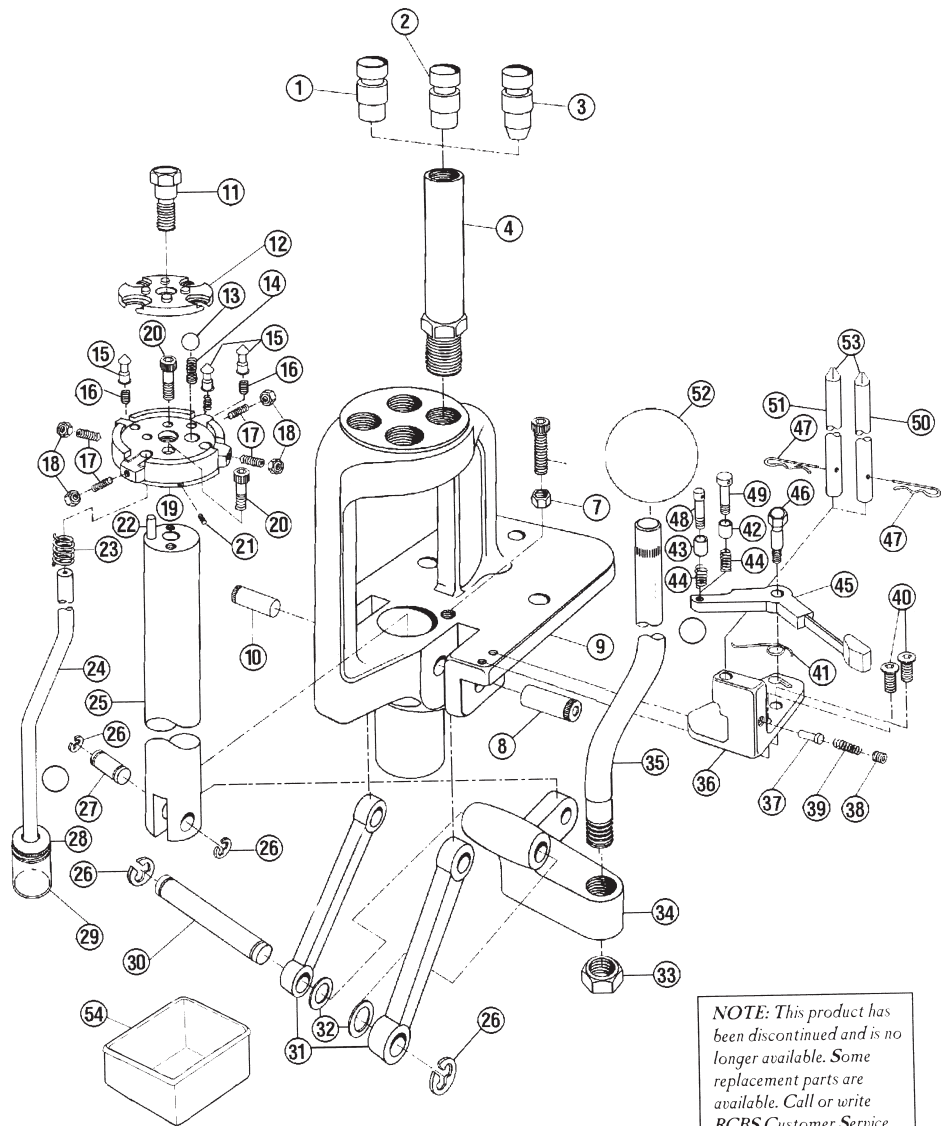

NOTE: This product has been discontinued and is no longer available. Some replacement parts are available. Call or write RCBS Customer Service for information.