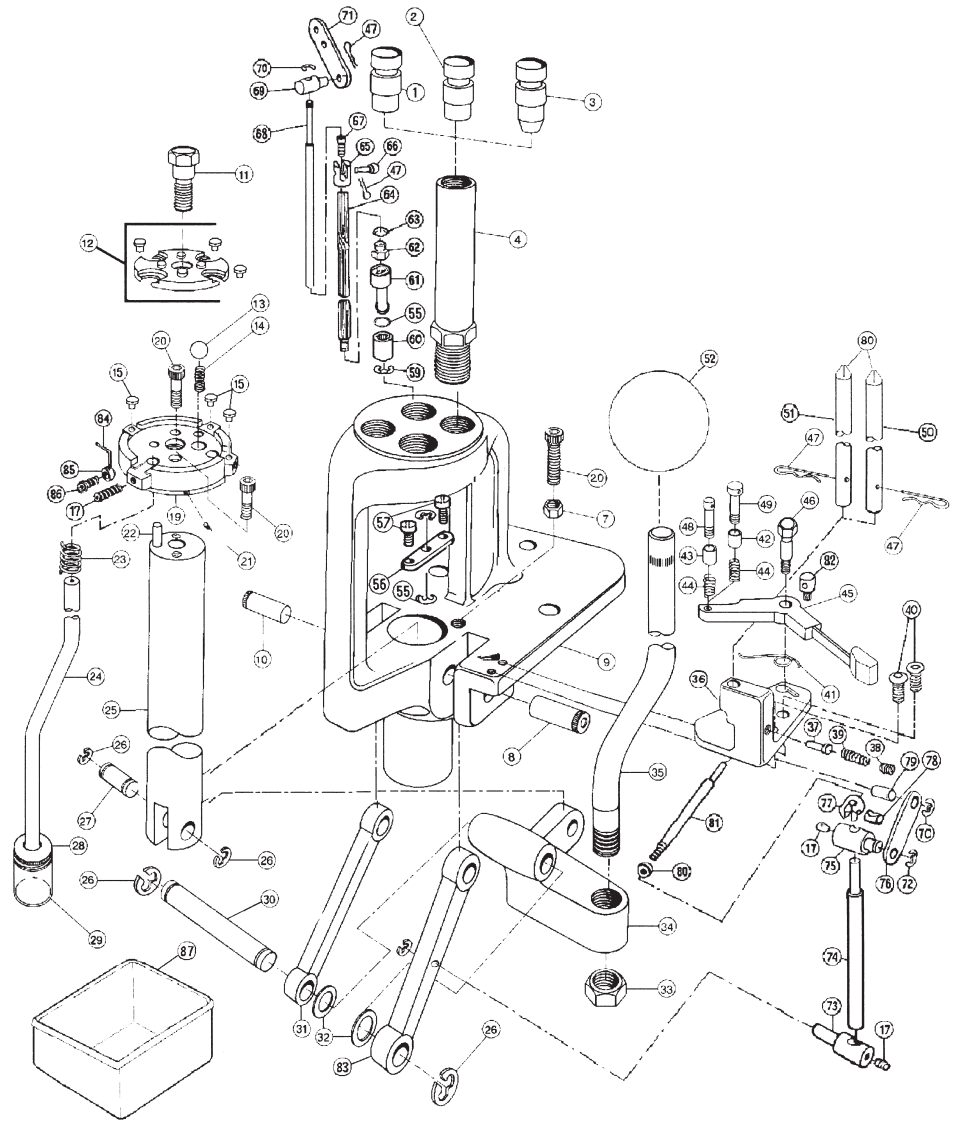

Key	Part #	Description
1	87191	Small Rifle Drop Tube
2	87192	Large Rifle Drop Tube
3	87193	Pistol Drop Tube
❖	87194	.17 Cal. Drop Tube (optional)
4	87190	Powder Measure Adaptor
7	87175	1/4" (28) Hex Nut
8	09128	Link Arm Pin, Right
9	87140	Press Frame*
10	09127	Link Arm Pin, Left
11	87691	Ram Shoulder Bolt
12	*	Shell Plate Assembly
13	87152	Index Ball 3/8"
14	87153	Index Ball Spring
15	*	Case Retaining Button (3)
19	87692	Shell Plate Holder
20	87159	1/4" (28) x 3/4" Socket Screw
21	87160	10-32 x 3/8" Brass Tipped SHSS
22	87158	3/16" x 5/8" Roll Pin
23	87167	Ram Return Spring
24	87176	Depriming Tube
25	87165	Ram
26	09105	Retaining Ring
27	87166	Ram Pin
28	87178	Depriming Bottle Cap
29	87177	Depriming Bottle
30	87146	Toggle Block Pin
31	09150	Link Arm, Left
32	09144	Bow Washer 134-5-20
33	09136	Handle Nut 5/8" (18)
34	87145	Toggle Block
35	87171	Handle Shaft
36	87695	Priming Plate
37	09595	APF Stop Pin
38	09591	Set Screw 1/4" 28 x 3/16" Cup Point
39	09596	APF Coil Spring
40	87181	Button Head Cap Screw 10/32" x 5/8"
41	87184	Priming Return Spring
42	09506	Primer Sleeve UPA, Large
43	09507	Primer Sleeve UPA, Small
44	09508	Primer Plug Coil Spring
45	87694	Priming Arm
46	87183	Priming Shoulder Bolt
47	09599	APF Cotter Pin
48	09555	Primer Plug UPA, Small
49	09554	Primer Plug UPA, Large
50	09582	APF Tube, Small
51	09581	APF Tube, Large
52	09121	Handle Ball
55	87652	Wave Washer (2)
❖	86852	Ball Handle Assembly
56	87657	Retaining Ring
57	87655	Shell Plate Driver
58	87659	Pan Head Screw 8-32 x 3/16
59	09143	Retaining Ring
60	87653	Clutch
61	87651	Inner Race
62	87650	Index Bushing, Nylon
63	87654	Retaining Ring
64	87656	Index Rod
65	87676	Connector
66	87678	Cross Pin
67	87680	8-32 x 1/4 Socket Screw
68	87675	Connecting Rod
69	87679	Handle Connecting Yoke

Key	Part #	Description
70	87670	Retaining Ring
71	87677	Cylinder Handle
72	80056	Retaining Ring
73	87669	Yoke, Long
74	87668	Rod, Long
75	87667	Yoke, Short
76	87666	Connector Link
77	87660	Connector 10-32
78	87663	Swivel
79	87665	Link Pin

Key	Part #	Description
80	09603	Hex Nut 10 x 32
81	87662	Push Rod
82	87664	Connector
83	87693	Link Arm, Right
84	87686	Case Ejector Spring
85	87685	Wire Clamp
86	81109	Socket Screw 10-32
87	86625	Ammo Catcher Box

❖ Not shown

* See current Shooters Catalog for this item

◆ Not available separately