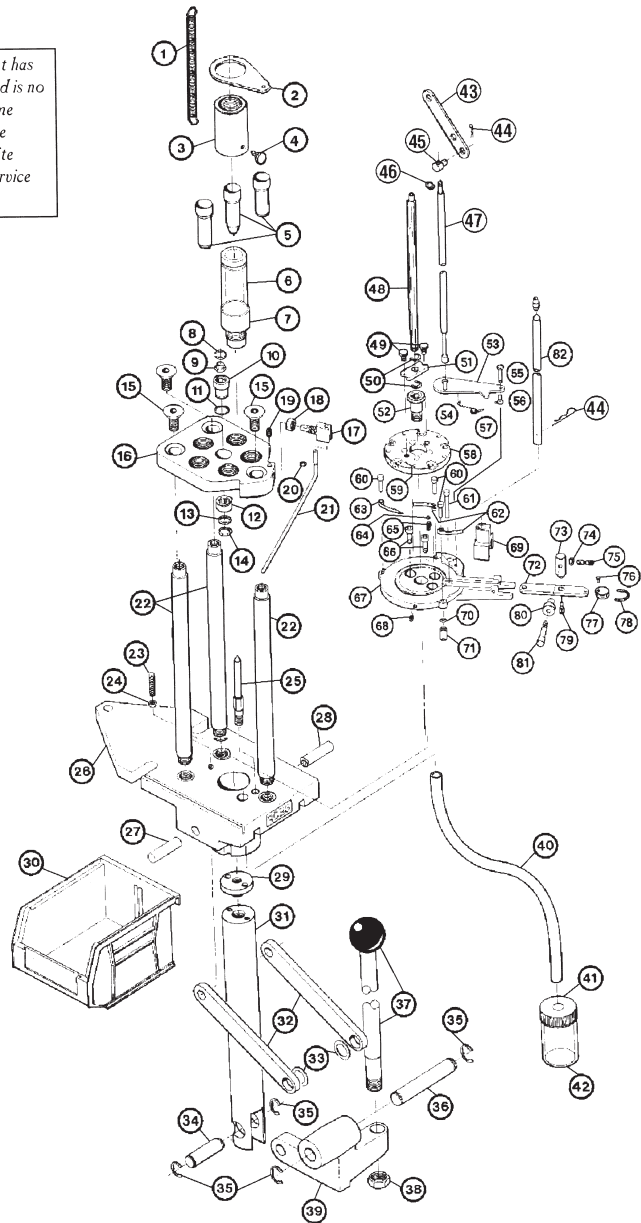

NOTE: This product has been discontinued and is no longer available. Some replacement parts are available. Call or write RCBS Customer Service for information.